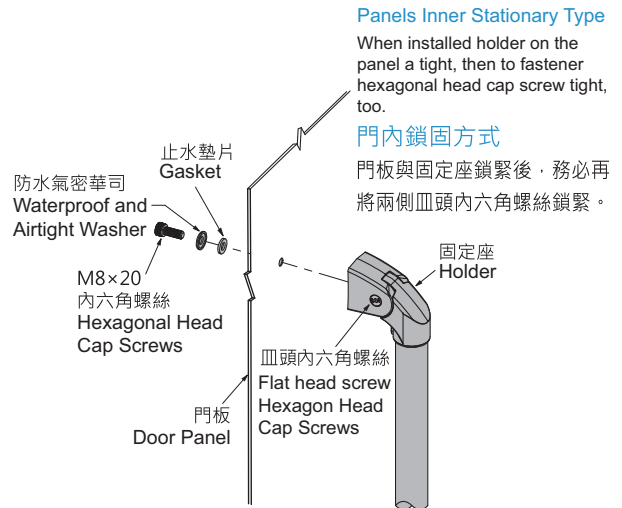

EF-120 Series
ES-121 Series

玻纖直管把手 FRP Grab Handle
不鏽鋼直管把手 SUS304 Grab Handle

Panels Inner Stationary Type

When installed holder on the panel a tight, then to fastener hexagonal head cap screw tight, too.

門內鎖固方式

門板與固定座鎖緊後，務必再將兩側皿頭內六角螺絲鎖緊。

Panels Outside Stationary Type

1. Please refer to the photo to install holder on the panel firstly (At this moment, do not install too tight).
2. To look a suitable pitch for this handle, then to install handle tight.
3. Finally, to fastener hexagonal head cap screw tight.

門外鎖固方式

1. 先將固定座以圖示方式輕鎖於門板上。
2. 再以把手合兩孔適當孔距後再鎖緊。
3. 最後將兩側皿頭內六角螺絲鎖緊。

材質與表面處理

- 固定座：聚酯纖維(PA6-GF33)，黑色、灰色。
- 手握柄：EF-120 玻璃纖維(FRP)，黑色、灰色。
ES-121 不銹鋼(SUS304)，毛絲面。

特徵

- 玻璃纖維(FRP)具有高剛性特質，載重可達金屬等級。重量輕，絕緣不導電，低溫環境下不易凍手。
- 固定座孔距可微調18mm便於安裝調整。
- 固定座耐熱：-20°C~150°C，耐酸鹼、耐油。
- 固定座具防水功能(IP66)。

MATERIAL AND FINISH

- Holder：Polyamide(PA6-GF33)，Black or Sliver.
- EF-120 Handle：Fibre-reinforced plastic(FRP)，Black or Sliver.
- ES-121 Handle：Stainless Steel(SUS304)，Brushed finish.

FEATURES

- FRP is with the characteristics of high stiffness and high loading. It is very light and a insulator to electronics. Users will not be frostbitten when the operating temperature is frozen.
- The hole pitch can be adjustable within 18mm easy to install.
- Holders working temperature is -20°C~150°C, also resistance to acid, alkali, and greasiness.
- The holder is waterproof (IP66).