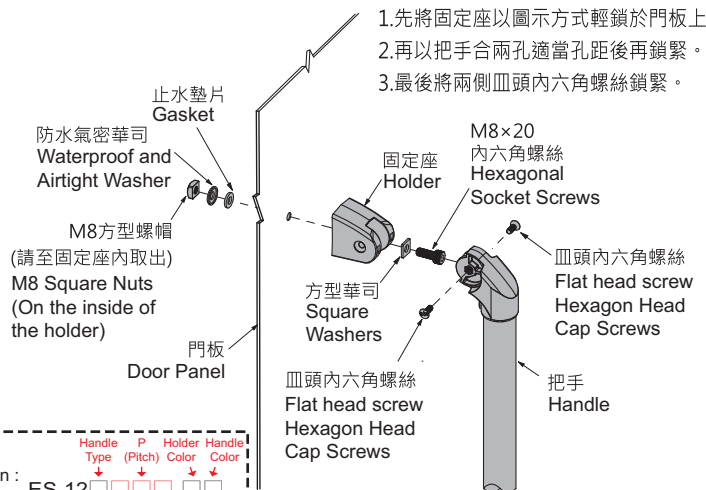

EF-120 Series
ES-121 Series

玻纖直管把手 FRP Grab Handle
不鏽鋼直管把手 SUS304 Grab Handle

Panels Inner Stationary Type

When installed holder on the panel a tight, then to fastener hexagonal head cap screw tight, too.

門內鎖固方式

門板與固定座鎖緊後，務必再將兩側皿頭內六角螺絲鎖緊。

Panels Outside Stationary Type

1. Please refer to the photo to install holder on the panel firstly (At this moment, do not install too tight).
2. To look a suitable pitch for this handle, then to install handle tight.
3. Finally, to fastener hexagonal head cap screw tight.

門外鎖固方式

1. 先將固定座以圖示方式輕鎖於門板上。
2. 再以把手合兩孔適當孔距後再鎖緊。
3. 最後將兩側皿頭內六角螺絲鎖緊。

材質與表面處理

- 固定座：聚酯纖維(PA6-GF33)，黑色、灰色。
- 手握柄：EF-120 玻璃纖維(FRP)，黑色、灰色。
ES-121 不銹鋼(SUS304)，毛絲面。

特徵

- 玻璃纖維(FRP)具有高剛性特質，載重可達金屬等級。重量輕，絕緣不導電，低溫環境下不易凍手。
- 固定座孔距可微調18mm便於安裝調整。
- 固定座耐熱：-20°C~150°C，耐酸鹼、耐油。
- 固定座具防水功能(IP66)。

MATERIAL AND FINISH

- Holder：Polyamide(PA6-GF33)，Black or Sliver.
- EF-120 Handle：Fibre-reinforced plastic(FRP)，Black or Sliver.
- ES-121 Handle：Stainless Steel(SUS304)，Brushed finish.

FEATURES

- FRP is with the characteristics of high stiffness and high loading. It is very light and a insulator to electronics. Users will not be frostbitten when the operating temperature is frozen.
- The hole pitch can be adjustable within 18mm easy to install.
- Holders working temperature is -20°C~150°C, also resistance to acid, alkali, and greasiness.
- The holder is waterproof (IP66).