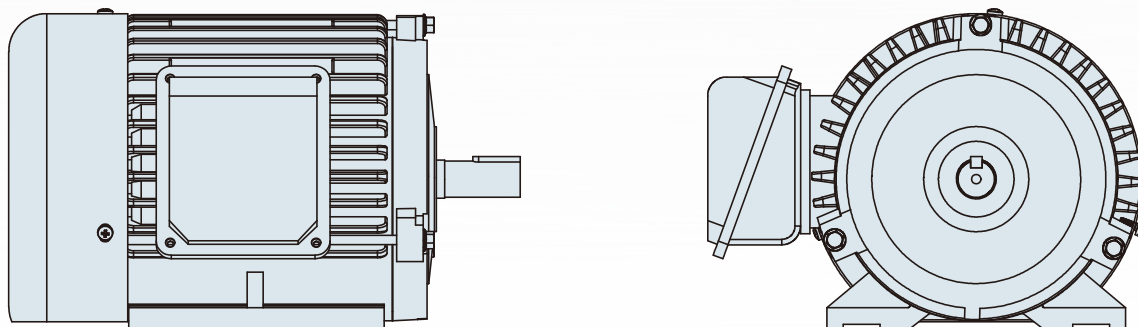

Fig.2

Power (HP)	V-CASINT TYPE				H-CASING TYPE			Full Load Running (RPM)	EFF(%)
	Size	FIGURE NO.	3 Phase		FIGURE NO.	3 Phase			
			220V	380V		220V	380V		
4P			60Hz			60Hz		60Hz	60Hz
1	80M	1	3.04	1.79	2	3.04	1.79	1750	85.5
2	90L	1	5.53	3.23	2	5.53	3.23	1750	87.5
3	100L	1	7.92	4.57	2	7.92	4.57	1750	90.6

★ Specification subject to change without notice.

AGENT

SESAME MOTOR CORP.

599, Sec 1, Hemu Rd., Shengang, Taichung 42953, Taiwan
TEL : +886-4-2561-0011 FAX : +886-4-2562-7766
Skype phone : sesame_motor
info@sesamemotor.com.tw
www.sesamemotor.com