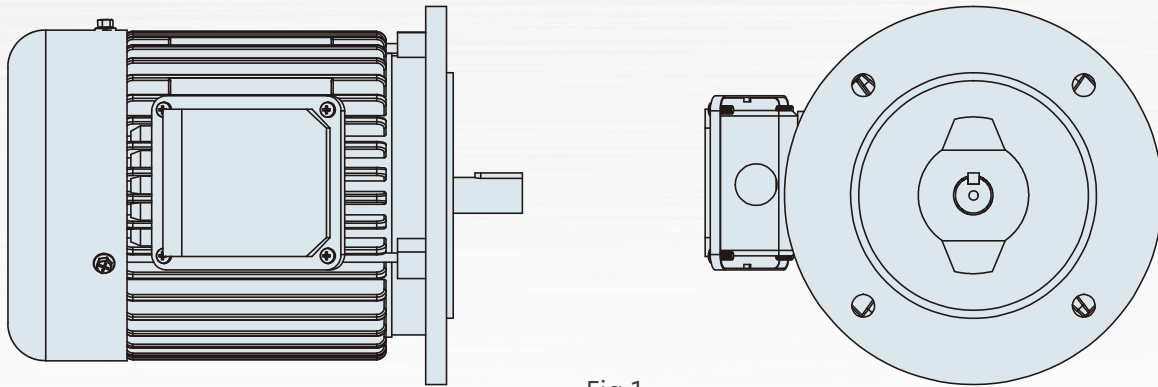

Features

- Standard IEC metric sizes, variable AC power input options
- IEC 60034-30 IE3 Premium Efficiency
- Low vibration, low noise
- Output 750W (1HP) ~ 2200W (3HP)

IEC Motor Specifications Table

Fig.1