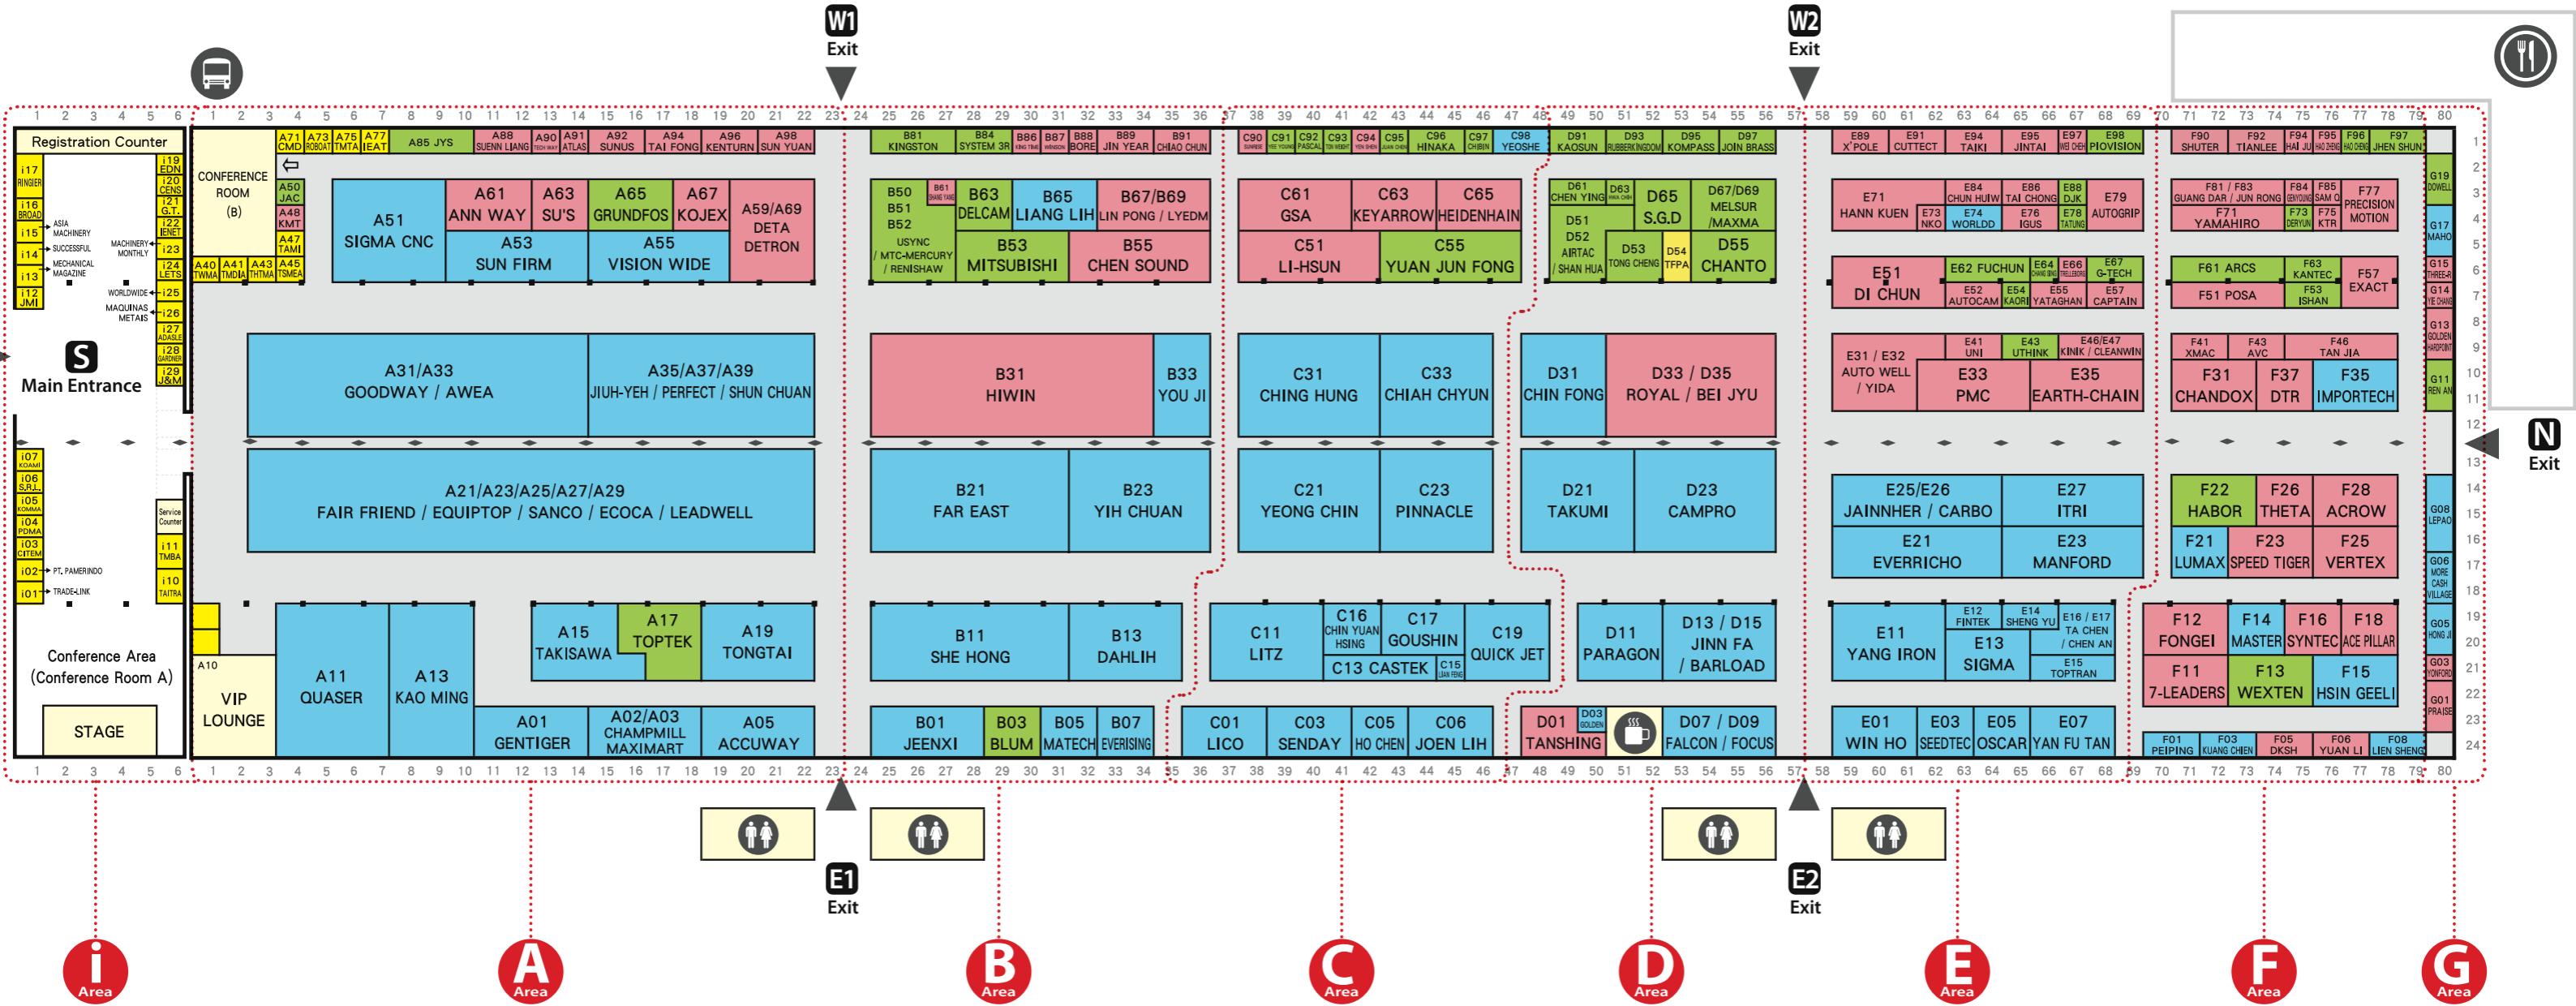

FLOOR PLANS WITH EXHIBITORS

ASSOCIATIONS & MEDIA
 International Associations
 Media Area

MACHINE TOOL
 Metal Cutting Machine Tool
 Metal Forming Machine Tool
 Tube and Wire Processing Machines

ACCESSORY
 Components, Parts, Tools,
 Cutters & Accessories

PERIPHERAL EQUIPMENT
 Automation, Robotics, Measuring
 Instruments, Molds, Software &
 Peripheral Equipment

i
Area

A
Area

B
Area

C
Area

D
Area

E
Area

F
Area

G
Area