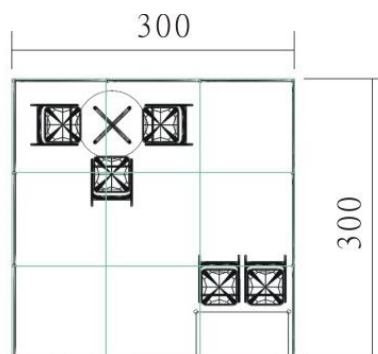

## TMTS 2010 Standard Package Entitlement

**Fascia** - with company name and booth number, in white lettering on color fascia board

**Wall** - partition wall in modular system with white finish and panel infill at 2.5m height, 1m width

**Carpet** - needle-punch carpeting laid directly onto existing flooring

Stand Size (sqm.)	9	18	27	36	45
Info Counter, 100x50x75cm/H	1	2	3	4	5
Meeting Table(Round), dia.75x75cm/H	1	2	3	4	5
Folding Chair	5	10	15	20	25
Waste Basket	1	2	3	4	5
100W Spot Light	3	6	9	12	15
110V Socket (500W)	1	2	3	4	5

### Addendum :

Order	Item	Dimension	U/P(US\$)	Q'ty	Amount
1	Info Counter	100 x 50 x 75cm/H	25		
2	Info Counter w/Lock	100 x 50 x 75cm/H	35		
3	Showcase	50 x 50 x 75cm/H	20		
4	Showcase	70 x 70 x 75cm/H	23		
5	Showcase	100 x 100 x 75cm/H	35		
6	Showcase	100 x 50 x 100cm/H	26		
7	Showcase	100 x 70 x 75cm/H	28		
8	Cupboard w/ Lock	100 x 50 x 75cm/H	35		
9	Cupboard w/ Lock	100 x 70 x 75cm/H	38		
10	Fan-shaped Showcase	Dia. 50 x 75cm/H	28		
11	Fan-shaped Showcase	Dia.100 x 75cm/H	27		
12	Low Glass Showcase	100 x 50 x 100cm/H	85		
13	Tall Glass Showcase A	100 x 50 x 220cm/H	175		
14	Tall Glass Showcase B	100 x 50 x 220cm/H	175		
15	Meeting Table (Square)	70 x 70 x 75cm/H	26		
16	Meeting Table (Round)	Dia.75 x 75cm/H	26		
17	Meeting Table (Bar)	Dia.60 x 110cm/H	26		
18	Meeting Chair	50 x 40 x 45cm/H	20		
19	Folding Chair	40 x 40 x 45cm/H	10		
20	Bar Stool	100 x 50 x 100cm/H	20		
21	A4 Brochure Stand		47		
22	Potted Plant (Small)	30 x 50cm/H	10		
23	Potted Plant (Medium)	60 x 90cm/H	12		
24	Potted Plant (Large)	100 x 150cm/H	15		

**Sum Total**

**Processed  
by :**

**Customer  
Signature:**

長型展示台  
Display Box

H75

100X50X75cm/H

方型展示台(大)  
Display Box

H75